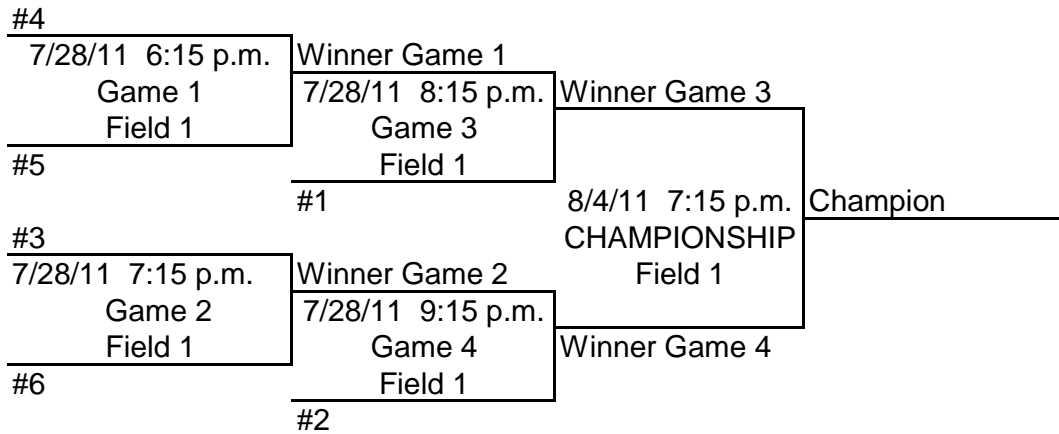

UPPER LEAGUE PLAY-OFF SCHEDULE 2011

- #1 J Davis Construction
- #2 Strikers
- #3 Rose Creek Merchants
- #4 DownUnder
- #5 Shocker
- #6 Riley's Pub

MIDDLE LEAGUE PLAY-OFF SCHEDULE 2011

- #1 ROCM
- #2 Skjenke Bom Lounge
- #3 Bone Hill BBQ
- #4 DU (red)
- #5 Ag Star
- #6 Local 6