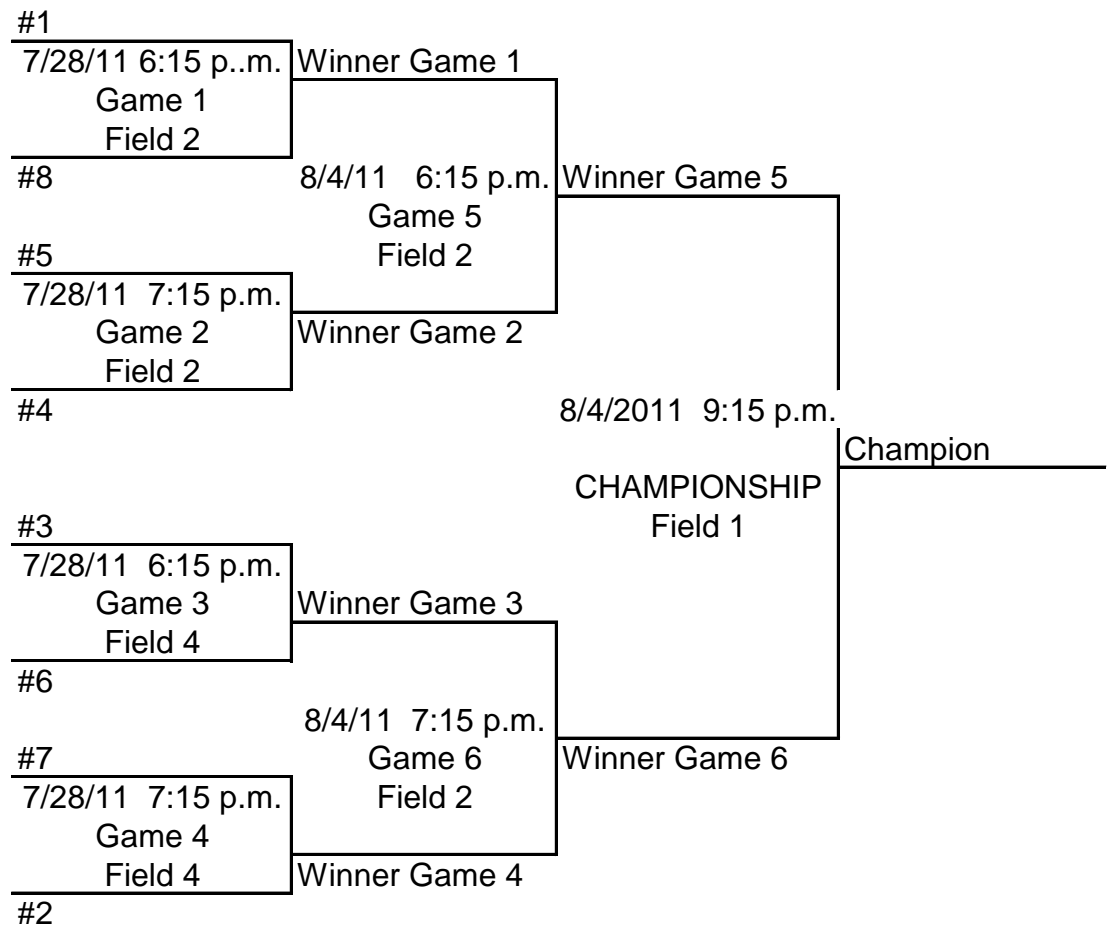

LOWER MENS PLAYOFF SCHEDULE 2011

- #1 Vern's Mfg
- #2 DU (green)
- #3 Manthei & Company
- #4 Fighting Irish
- #5 Twinkies
- #6 Team Geotek
- #7 Suess Auction & Imp
- #8 Kountry Friends